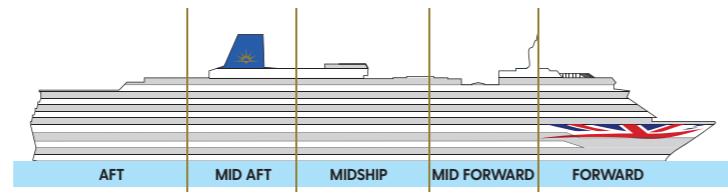

Deck plans

Arcadia

83,781 tonnes. Entered service in 2005

Normal operating capacity: 2,094 guests and 866 crew

If you'd like to view these deck plans in a little more detail, you can view PDF versions online at pocruises.com

For more information on selecting the right cabin for you see pages 20-21. To find out more about Arcadia's cabins, visit pocruises.com/Arcadia

Suites

Suite: Decks A, B, C, D & E

Mini-suite: Sun Deck & Decks B & D