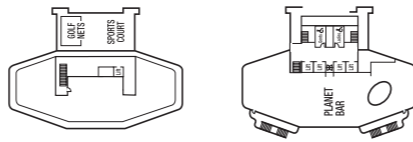

Cabin Notes

1. Cabin has one additional bed in the form of a single sofa bed
   - Cabin has one additional bed in the form of a pull-down bed
   - ** Cabin has two additional beds in the form of a double sofa bed
   - Cabin has two additional beds in the form of pull-down beds
   - Fixed twin beds
   - # Steel fronted balcony
   - ∨ Balcony visible from above and/or neighbouring balconies
   - ♣ Balcony is partially shaded
   - ♿ All adapted cabins have a shower only
   - ⊠ Part obstructed view
   - ⊞ Suitable for a powered mobility device
2. **Note:** all pull-down beds in twin cabins are accessible via a ladder. When pull-down beds are in use, lower beds cannot be converted to a double. Balconies in the forward section of the ship can be overlooked by the bridge. **BE Suites:** D105 and D106 are large Suites consisting of two bedrooms, two bathrooms with bath and shower, a lounge and a large balcony. These Suites are suitable for sharing couples or families. **B5 Suites:** please note that Suites L106 and L107 do not feature a dressing area, and they have a standard bath with a fixed shower attachment. They have a view over the observation deck area and a low metal fronted balcony which may not be suitable for younger children.

DECK 19 - SKY DECK DECK 18 - OCEAN DECK

DECK 10 - C DECK DECK 9 - D DECK DECK 8 - E DECK DECK 7 - PROM DECK DECK 6 - F DECK DECK 5 - P DECK