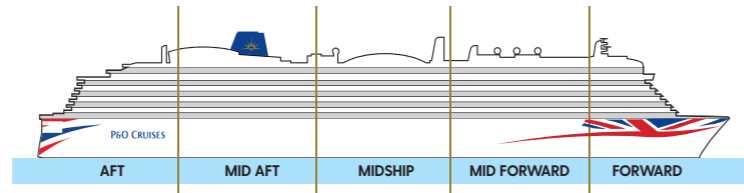

Deck plans

Iona

184,000 tonnes. Entered service in 2021
 Normal operating capacity: 5,200 guests and 1,800 crew

If you'd like to view these deck plans in a little more detail, you can view PDF versions online at pocruises.com

For more information on selecting the right cabin for you see pages 20-21. To find out more about Iona's cabins, visit pocruises.com/Iona

Suites

Suite: Decks 9, 10, 11, 12, 14 & 15
 Family Sea view Suite: Promenade Deck
 Conservatory Mini-suite: Promenade & Deck 9