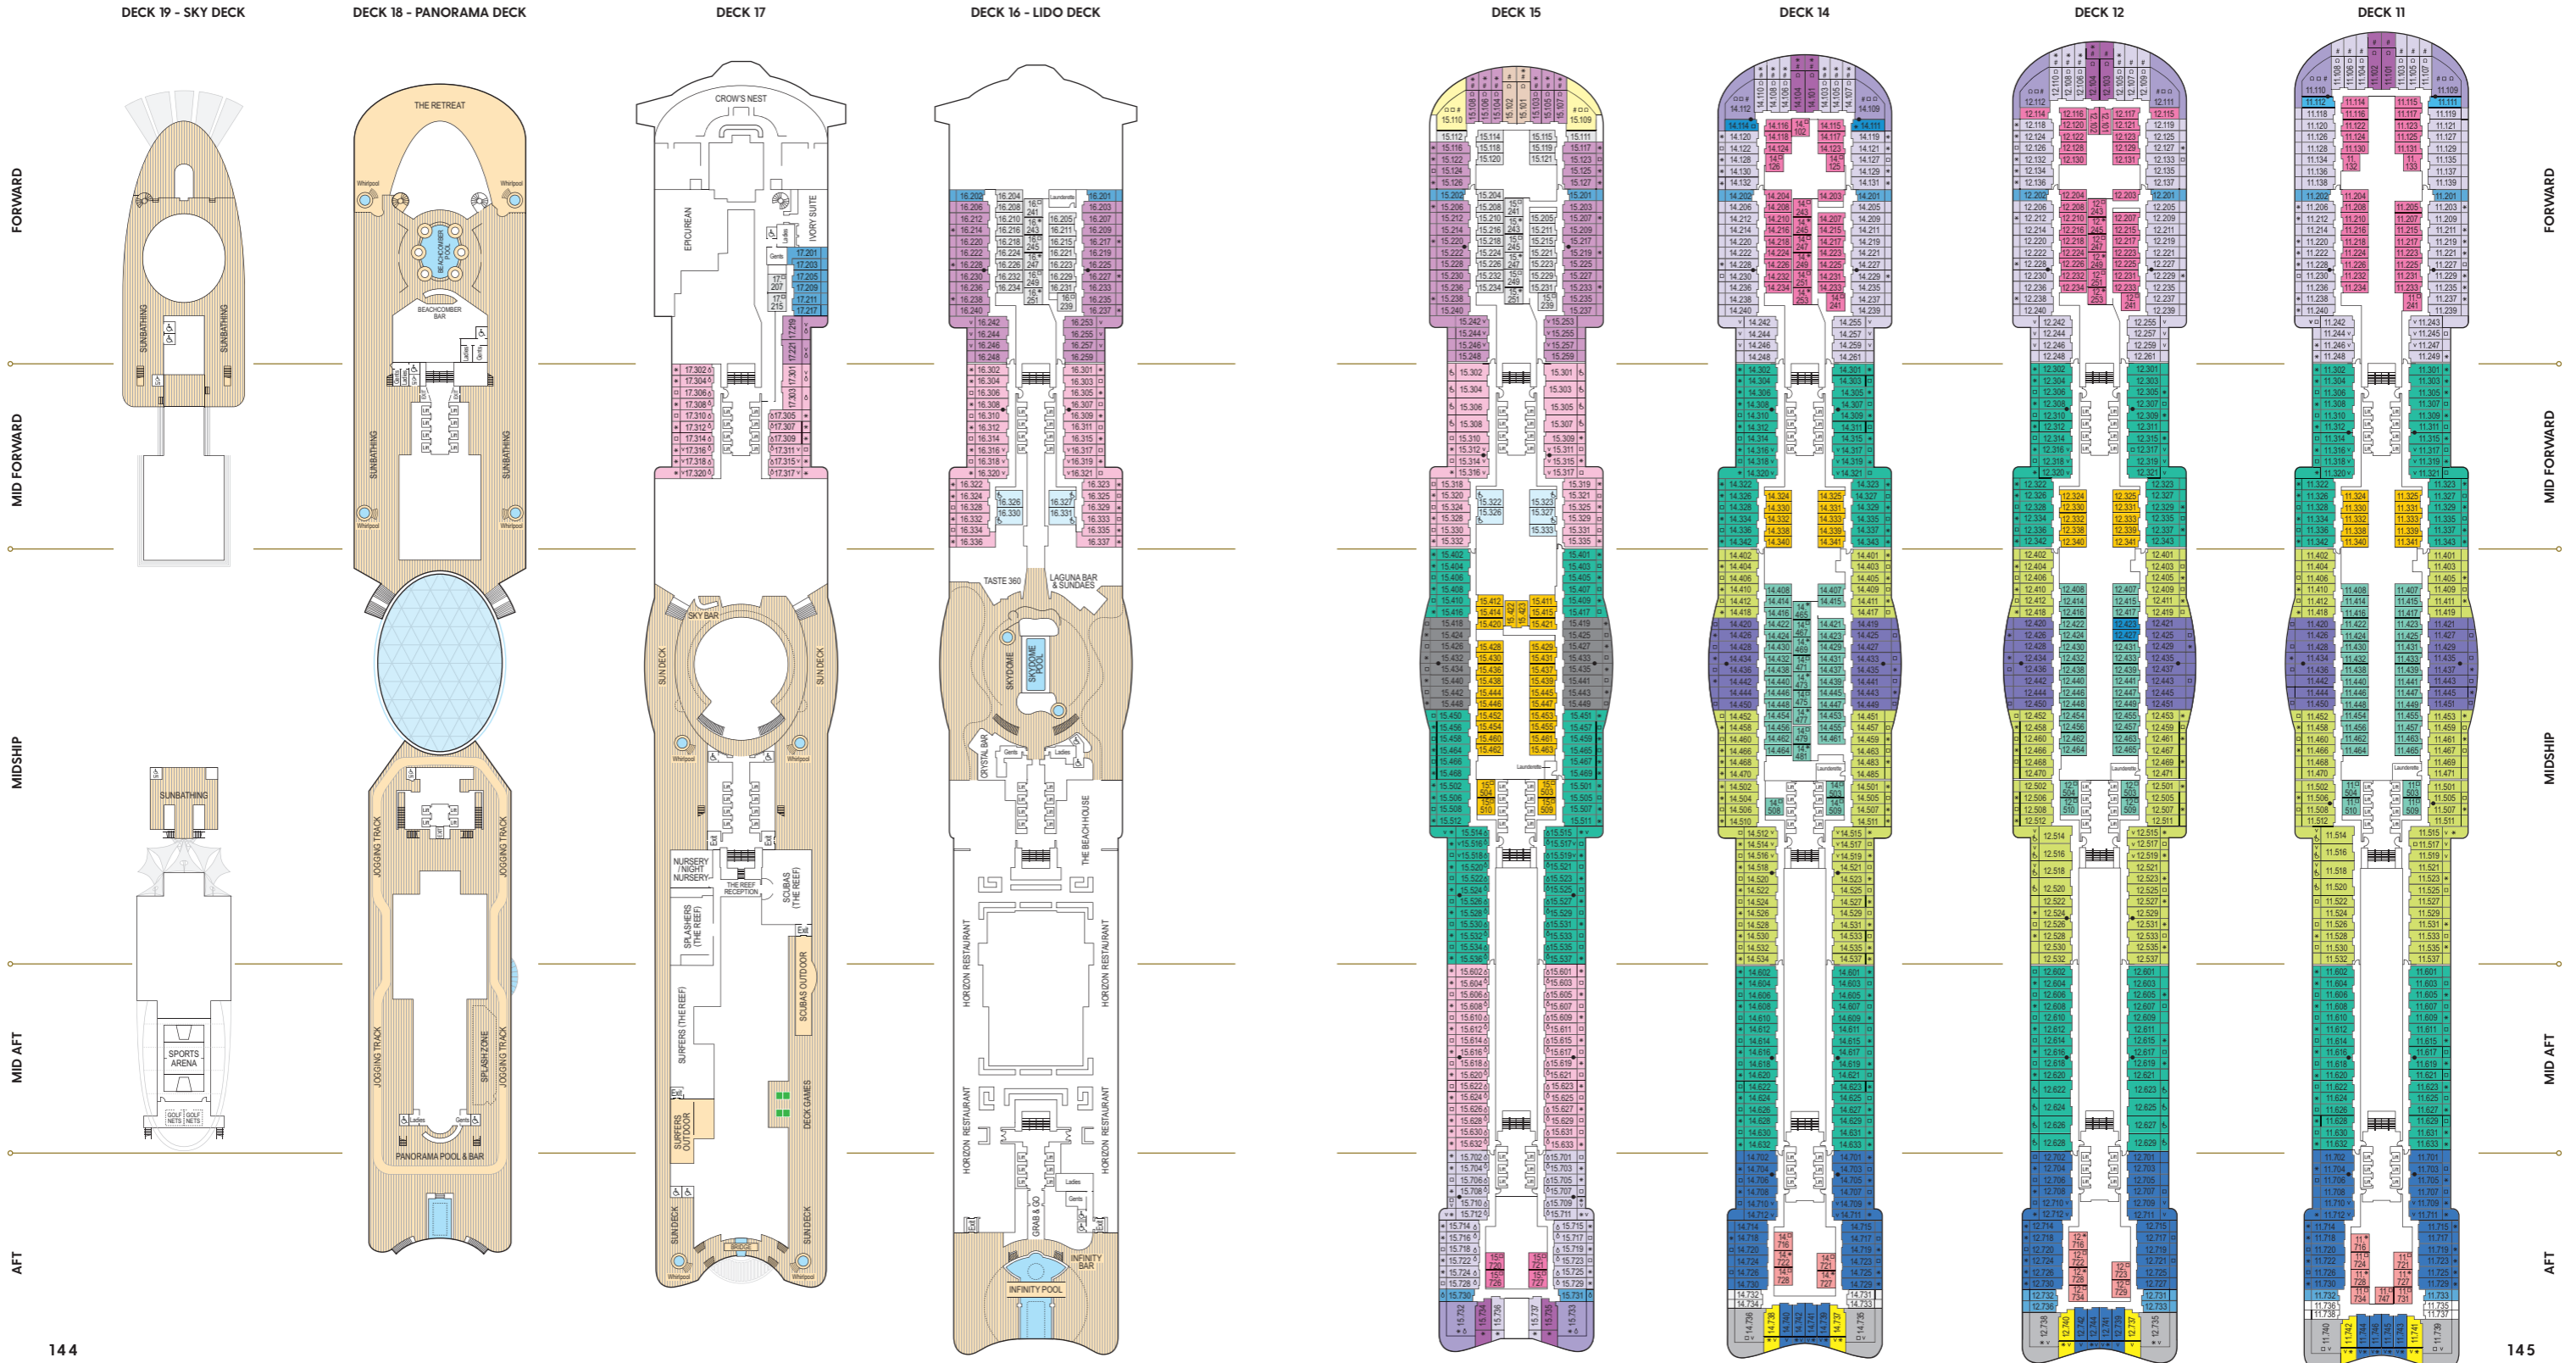

Deck plans

Iona

184,000 tonnes. Entered service in 2021
 Normal operating capacity: 5,200 guests and 1,800 crew

If you'd like to view these deck plans in a little more detail, you can view PDF versions online at pocruises.com

EA	EB	ED	EE	EF	EZ
GA	GB	GC	GD	GE	GF
GZ					

Sea view cabins

Standard: Decks 4 & 5

LB	LC	LF
----	----	----

Inside cabins

Larger: Decks 4, 5, 9, 11 & 14
 Standard: all cabin decks

OA		
PA	PB	PC
PD	PE	PF

Single cabins

Balcony: Decks 9, 11 & 14
 Inside: Decks 5, 8, 9, 12 & 14

QZ	
SZ	

Cabin Notes

- * Cabin has one additional bed in the form of a single sofa bed
- Cabin has two additional beds, one in the form of a single sofa bed and one in the form of a pull-down bed
- Cabins with interconnecting doors
- # Steel fronted balcony
- † Cabin has no balcony and is visible from Promenade Deck
- ∇ Balcony is shaded
- ∨ Balconies visible from above, neighbouring balconies and/or Promenade Deck
- △ Cabins have obstructed view
- Ω Restricted access to balcony during high winds
- ♿ All adapted cabins and partially adapted cabins are shower only. Please note PB, PC and PD adapted grades are partially adapted cabins. These are standard cabins that have accessible elements and are suitable to guests bringing non-motorised assistive mobility devices and who do not require the use of a wheelchair, scooter or other similar assistive devices.
- Note: all pull-down beds in twin cabins are accessible via a ladder. Balconies in the forward section of the ship can be overlooked by the bridge. All cabins on Iona have shower only apart from Suites – B4, B5 and B6 grades. BA Suites: please note that Suites 8.110 and 8.109 do not feature a balcony. BA, CZ, EZ and GZ grade cabins: please note that these cabins are located on the Promenade Deck.