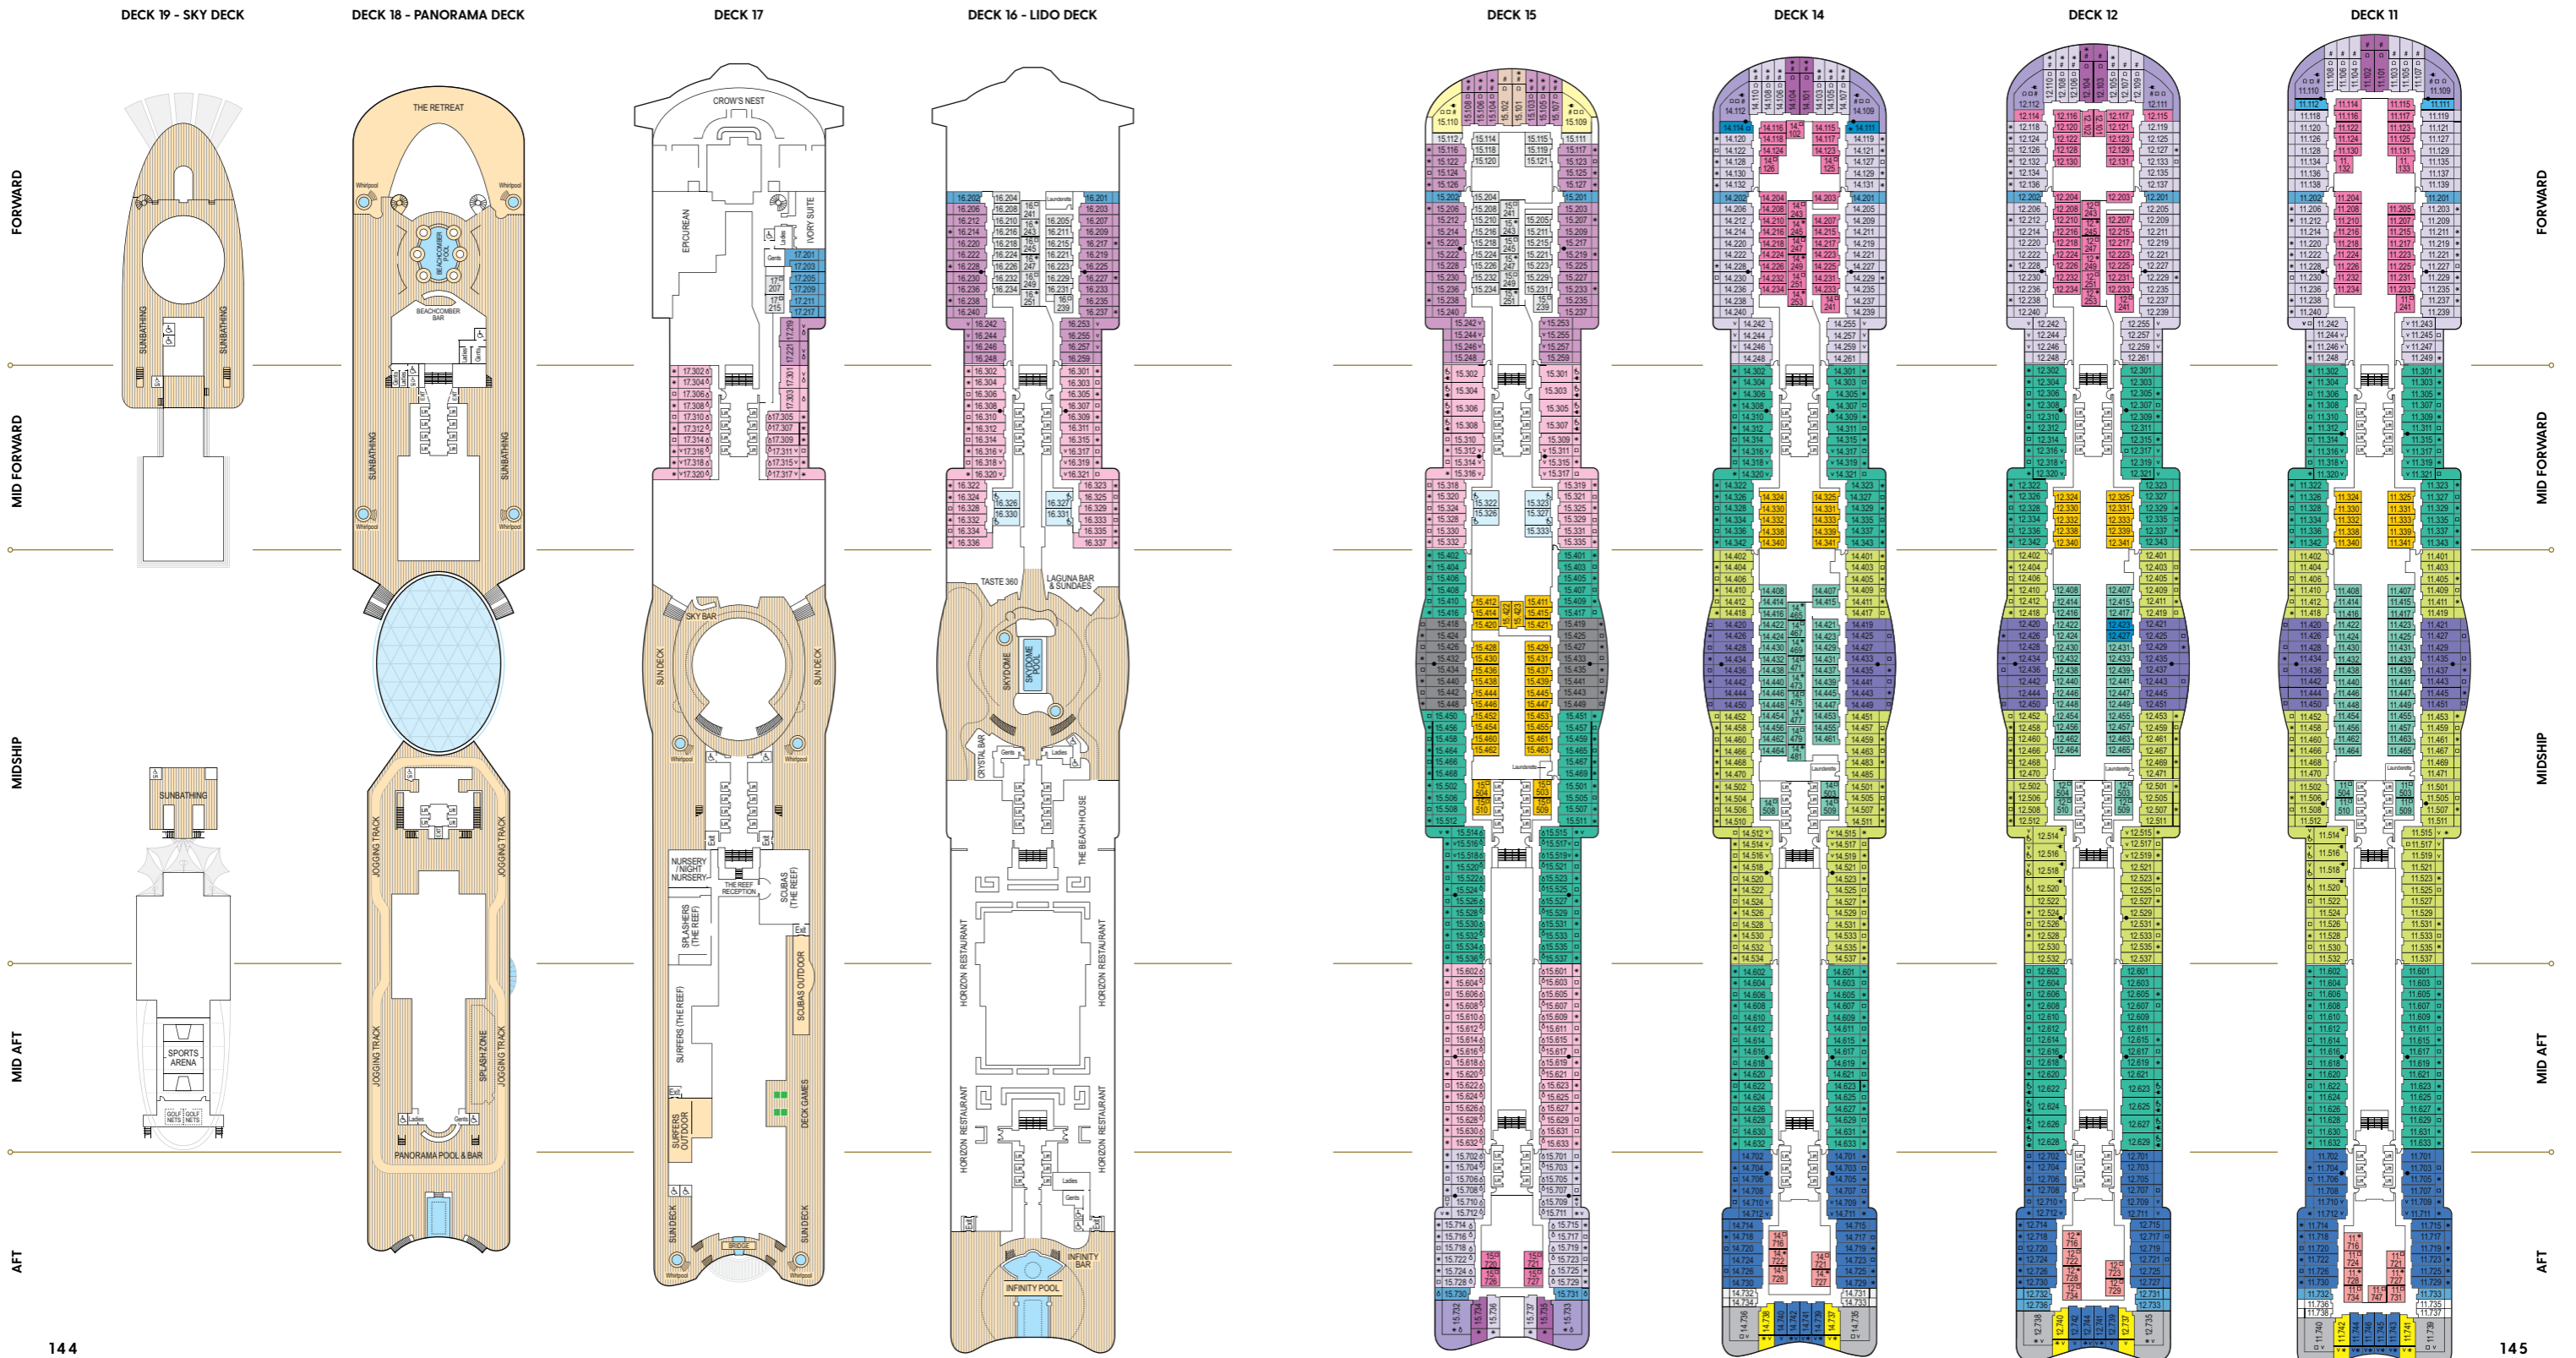

**Single cabins**

Balcony: Decks 9, 11 & 14

OZ	
SZ	

Inside: Decks 5, 8, 9, 12 & 14

**Cabin Notes**

- Cabin has two additional bed in the form of a single sofa bed
  - Cabin has two additional beds, one in the form of a single sofa bed and one in the form of a pull-down bed
  - Cabins with interconnecting doors
  - # Steel fronted balcony
  - ‡ Cabin has no balcony and is visible from Promenade Deck
  - ∅ Balcony is shaded
  - v Balconies visible from above, neighbouring balconies and/or Promenade Deck
  - △ Cabins have obstructed view
  - Ω Restricted access to balcony during high winds
  - ⊕ All adapted cabins and partially adapted cabins are shower only. Please note PB, PC and PF adapted grades are partially adapted cabins. These are standard cabins that have accessible elements and are suitable to guests bringing non-powered upright assistive mobility devices and who do not require the use of a wheelchair, scooter or other similar assistive devices.
  - ⊖ Suitable for a powered mobility device
- Note:** all pull-down beds in twin cabins are accessible via a ladder. Balconies in the forward section of the ship can be overlooked by the bridge. All cabins on Iona have shower only apart from Suites – B4, B5 and B6 grades. BA Suites: please note that Suites 8.110 and 8.109 do not feature a balcony. BA, CZ, EZ and GZ grade cabins: please note that these cabins are located on the Promenade Deck.

**Suites**

Suite: Decks 9, 10, 11, 12, 14 & 15  
 Family Sea view Suite: Promenade Deck  
 Conservatory Mini-suite: Promenade & Deck 9

**Balcony cabins**

Deluxe with Sofa: Promenade & Decks 9, 10, 11, 12, 14 & 15  
 Standard with Sofa: Promenade, Lido & Decks 5, 9, 10, 11, 12, 14, 15 & 17  
 Smaller: Lido & Decks 9, 10, 11, 12, 14, 15 & 17

B4	B5	B6
BA		
CV	CW	CY CZ
EA	EB	ED EE EF EZ
GA	GB	GC GD GE GF GZ
GX		

**Sea view cabins**

Standard: Decks 4 & 5

**Inside cabins**

Larger: Decks 4, 5, 9, 11 & 14  
 Standard: all cabin decks

**Single cabins**