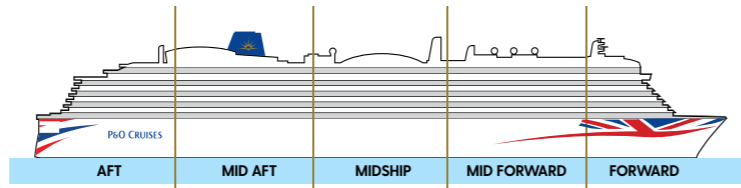

Deck plans

Iona

184,000 tonnes. Entered service in 2021
Normal operating capacity: 5,200 guests and 1,800 crew

If you'd like to view these deck plans in a little more detail, you can view PDF versions online at pocruises.com

For more information on selecting the right cabin for you see pages 20-21. To find out more about Iona's cabins, visit pocruises.com/Iona