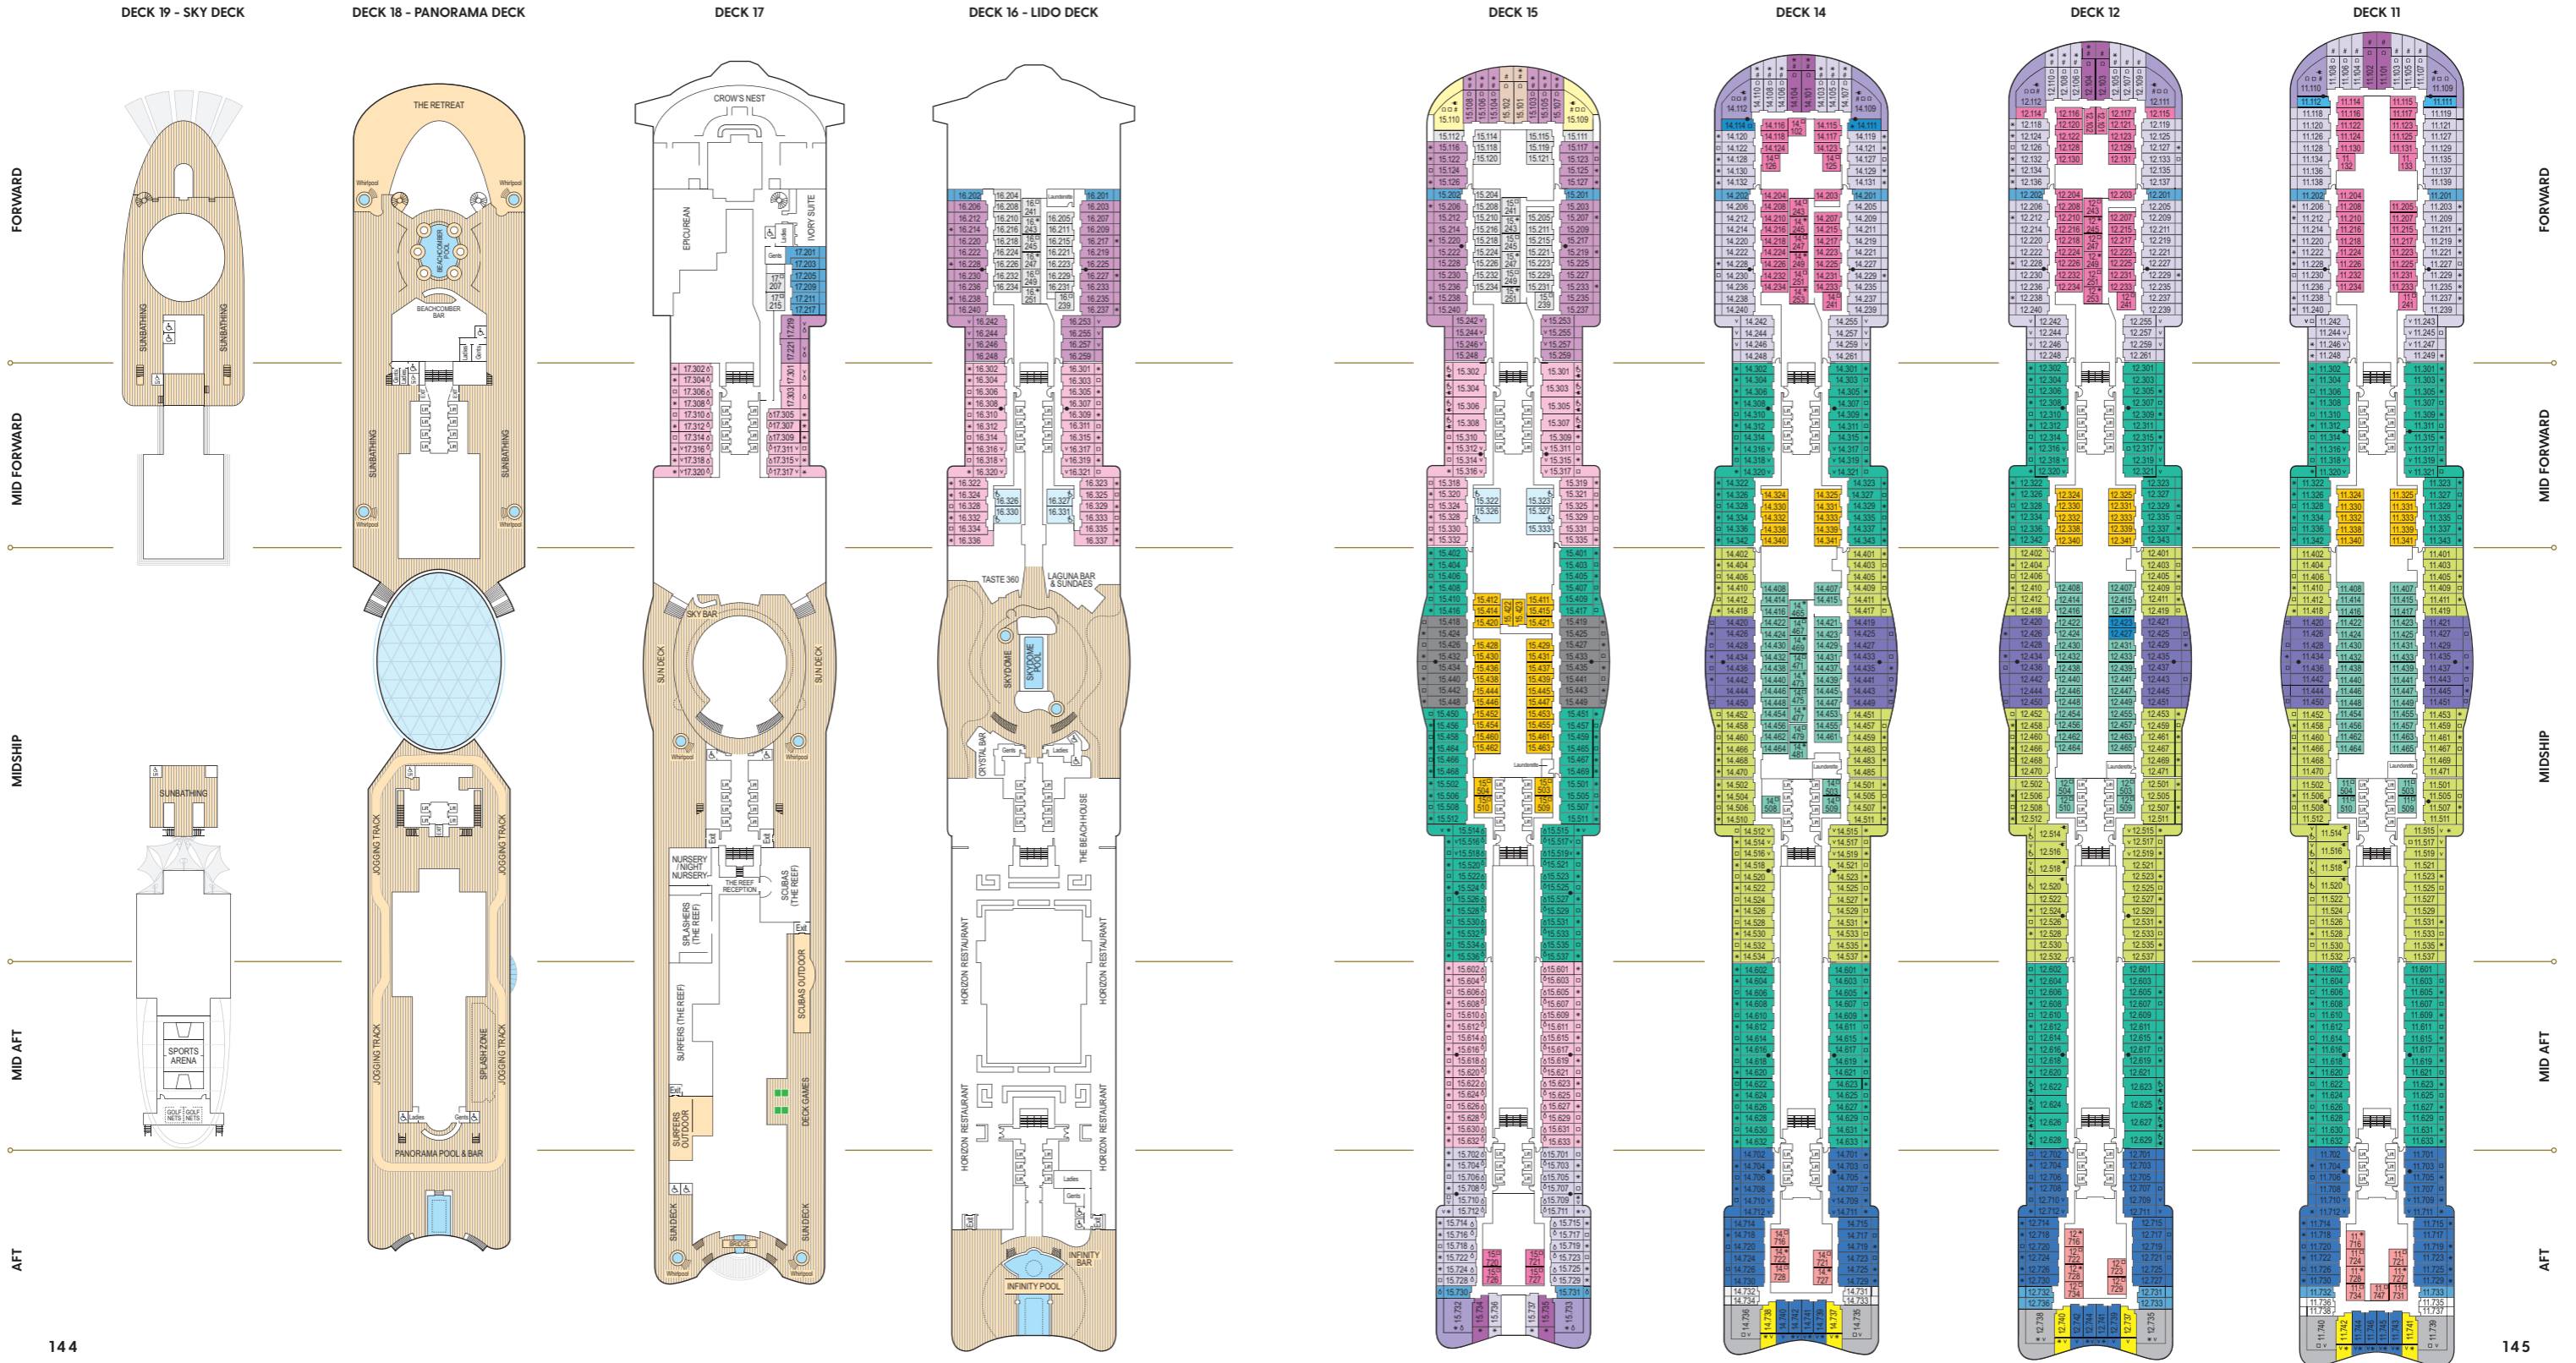

Deck plans

Iona

184,000 tonnes. Entered service in 2021
 Normal operating capacity: 5,200 guests and 1,800 crew

If you'd like to view these deck plans in a little more detail, you can view PDF versions online at pocruises.com

EA	EB	ED	EE	EF	EZ
GA	GB	GC	GD	GE	GF
GZ					

Sea view cabins

Standard: Decks 4 & 5

LB	LC	LF
----	----	----

Inside cabins

Larger: Decks 4, 5, 9, 11 & 14
 Standard: all cabin decks

OA		
PA	PB	PC
PD	PE	PF

Single cabins

Balcony: Decks 9, 11 & 14
 Inside: Decks 5, 8, 9, 12 & 14

OZ	
SZ	

Cabin Notes

- * Cabin has two additional bed in the form of a single sofa bed
 - Cabin has two additional beds, one in the form of a single sofa bed and one in the form of a pull-down bed
 - Cabins with interconnecting doors
 - # Steel fronted balcony
 - ‡ Cabin has no balcony and is visible from Promenade Deck
 - Balcony is shaded
 - ∨ Balconies visible from above, neighbouring balconies and/or Promenade Deck
 - △ Cabins have obstructed view
 - Ω Restricted access to balcony during high winds
 - Ⓢ All adapted cabins and partially adapted cabins are shower only. Please note PB, PC and PF adapted grades are partially adapted cabins. These are standard cabins that have accessible elements and are suitable to guests bringing non-powered upright assistive mobility devices and who do not require the use of a wheelchair, scooter or other similar assistive devices.
 - Ⓢ Suitable for a powered mobility device
- Note:** all pull-down beds in twin cabins are accessible via a ladder. Balconies in the forward section of the ship can be overlooked by the bridge. All cabins on Iona have shower only apart from Suites – B4, B5 and B6 grades. BA Suites: please note that Suites 8.110 and 8.109 do not feature a balcony. BA, CZ, EZ and GZ grade cabins: please note that these cabins are located on the Promenade Deck.