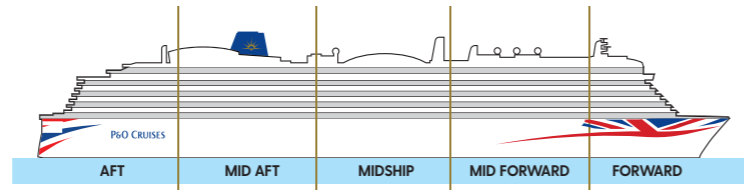

Deck plans

Iona

184,000 tonnes. Entered service in 2021
 Normal operating capacity: 5,200 guests and 1,800 crew

If you'd like to view these deck plans in a little more detail, you can view PDF versions online at pocruises.com

For more information on selecting the right cabin for you see pages 20-21. To find out more about Iona's cabins, visit pocruises.com/Iona

Suites

Suite: Decks 9, 10, 11, 12, 14 & 15
 Family Sea view Suite: Promenade Deck
 Conservatory Mini-suite: Promenade & Deck 9