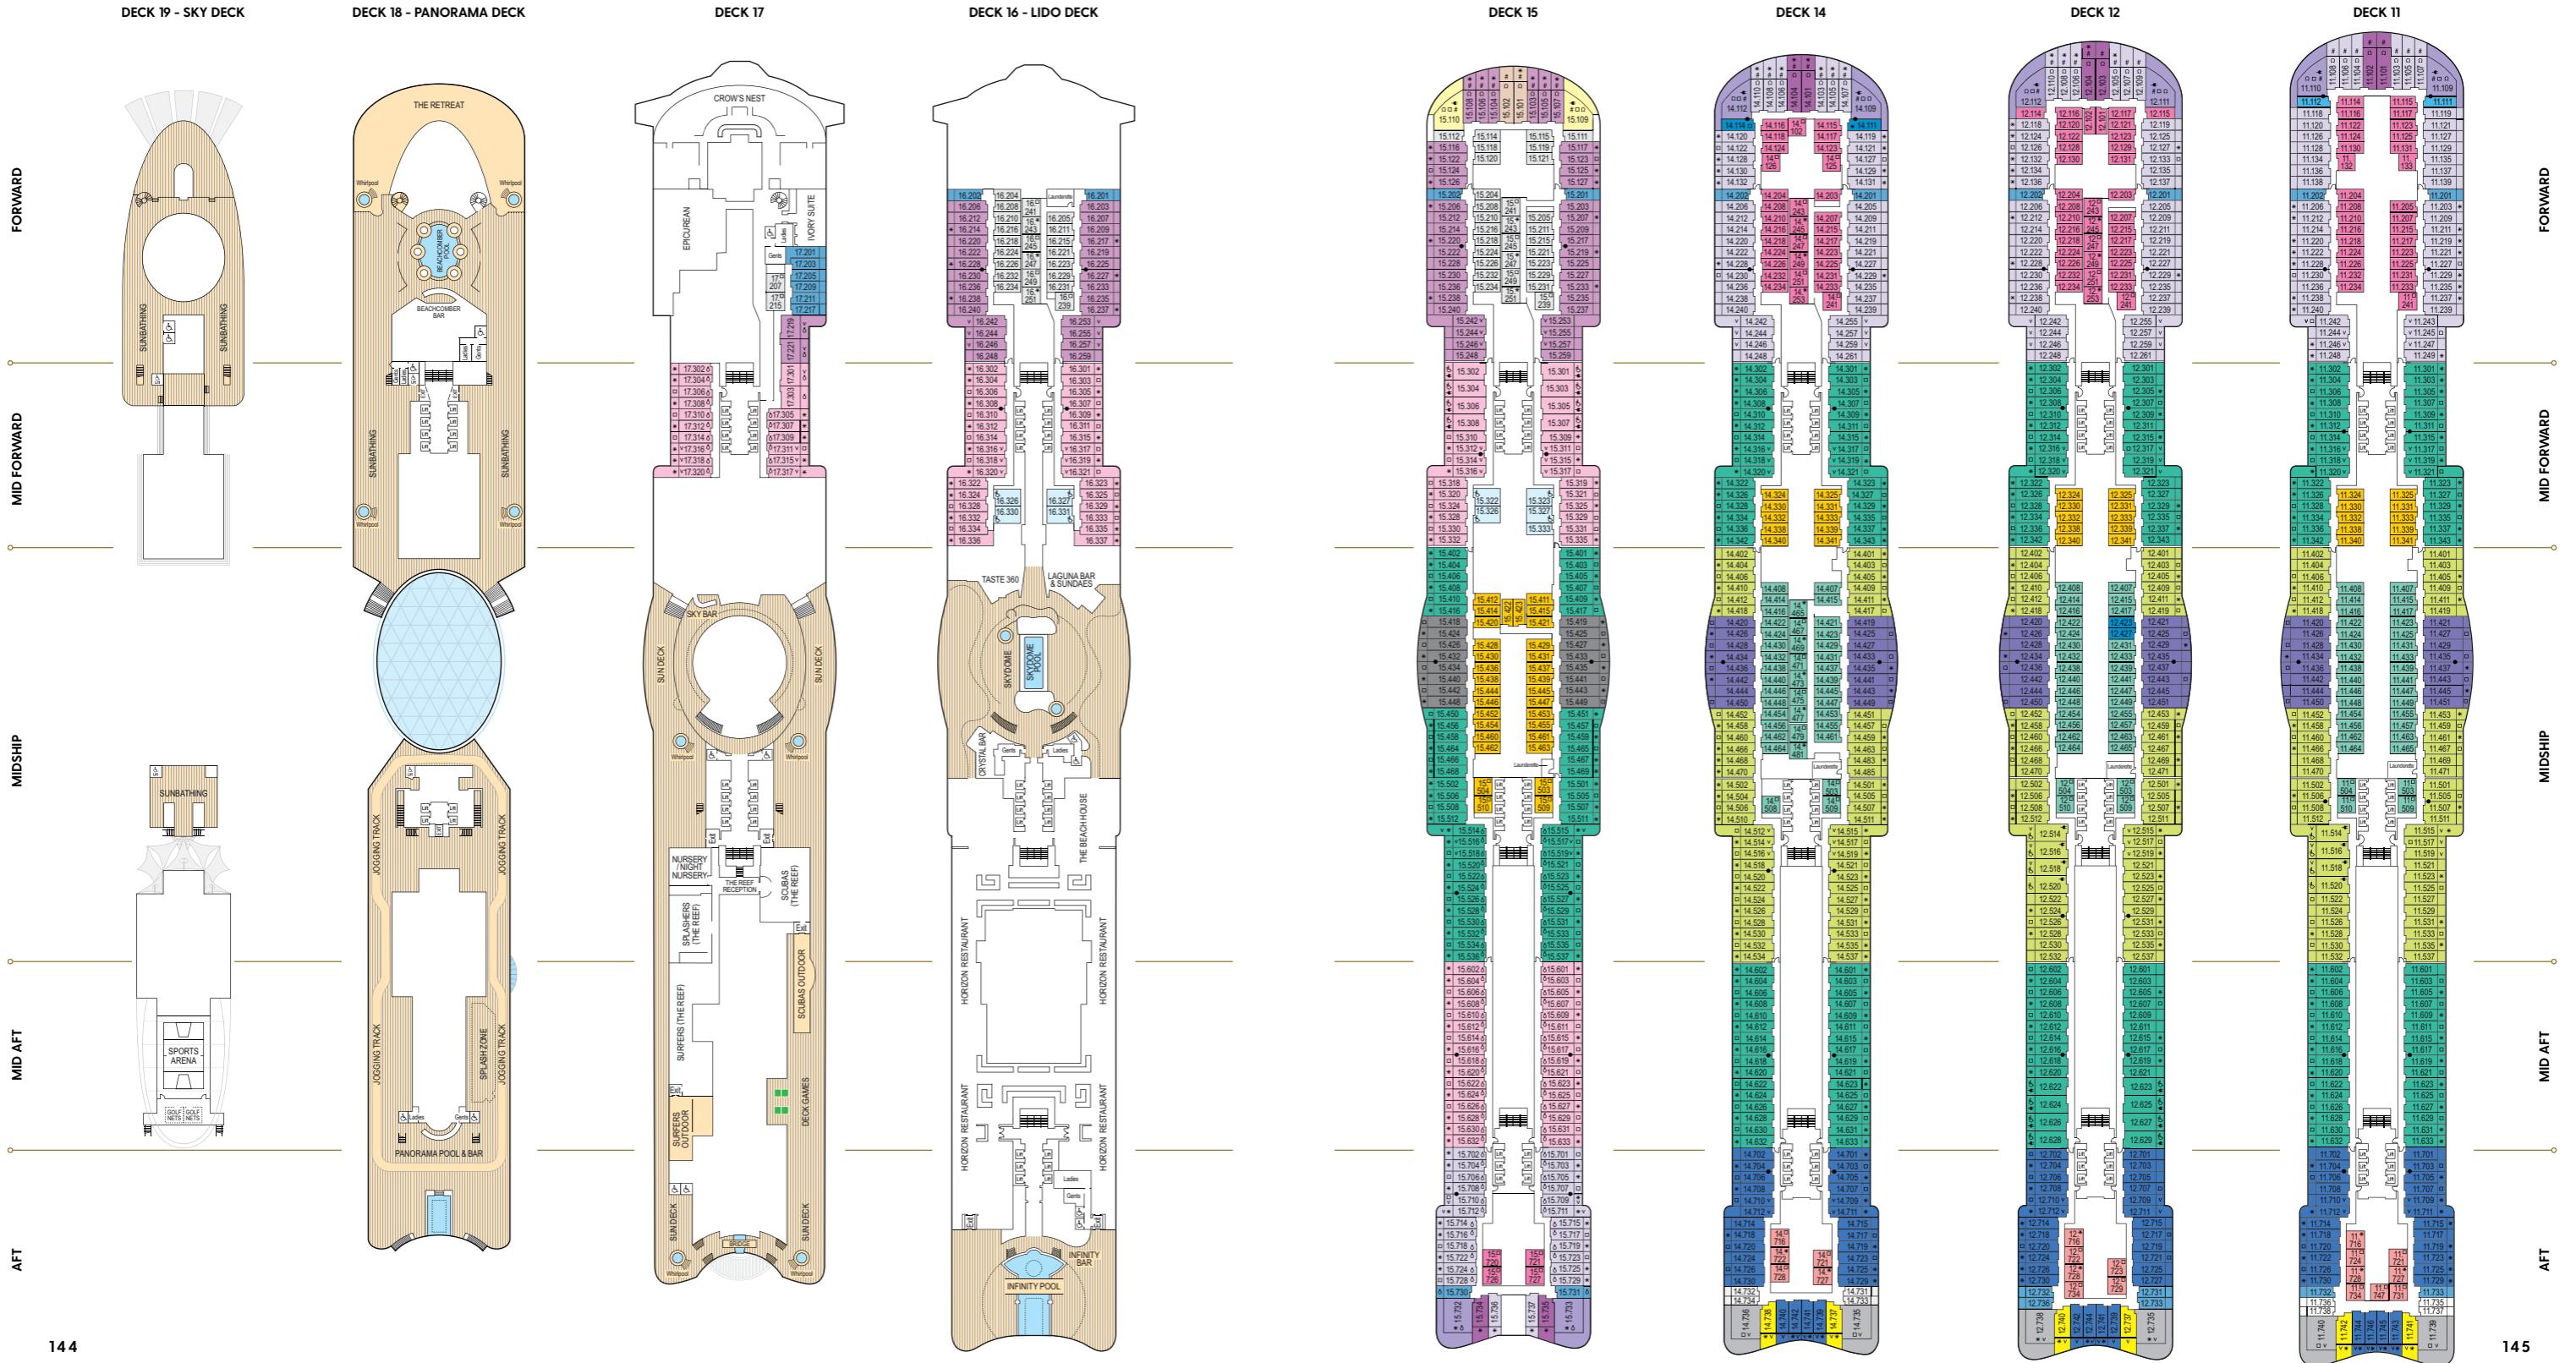

Deck plans

Iona

184,000 tonnes. Entered service in 2021
 Normal operating capacity: 5,200 guests and 1,800 crew

If you'd like to view these deck plans in a little more detail, you can view PDF versions online at pocruises.com

EA	EB	ED	EE	EF	EZ
GA	GB	GC	GD	GE	GF
GZ					

Sea view cabins

Standard: Decks 4 & 5

LB	LC	LF
----	----	----

Inside cabins

Larger: Decks 4, 5, 9, 11 & 14
 Standard: all cabin decks

OA					
PA	PB	PC	PD	PE	PF

Single cabins

Balcony: Decks 9, 11 & 14
 Inside: Decks 5, 8, 9 & 12

OZ	
SZ	

Cabin Notes

- * Cabin has one additional bed in the form of a single sofa bed
 - Cabin has two additional beds, one in the form of a single sofa bed and one in the form of a pull-down bed
 - Cabins with interconnecting doors
 - # Steel fronted balcony
 - ‡ Cabin has no balcony and is visible from Promenade Deck
 - ∅ Balcony is shaded
 - ∨ Balconies visible from above, neighbouring balconies and/or Promenade Deck
 - △ Cabins have obstructed view
 - ⊘ Restricted access to balcony during high winds
 - ⊗ All adapted cabins and partially adapted cabins are shower only. Please note PB, PC and PF adapted grades are partially adapted cabins. These are standard cabins that have accessible elements and are suitable to guests bringing non-powered upright assistive mobility devices and who do not require the use of a wheelchair, scooter or other similar assistive devices.
 - ⊕ Suitable for a powered mobility device
- Note:** all pull-down beds in twin cabins are accessible via a ladder. Balconies in the forward section of the ship can be overlooked by the bridge. All cabins on Iona have shower only apart from Suites – B4, B5 and B6 grades. BA Suites: please note that Suites 8.110 and 8.109 do not feature a balcony. BA, CZ, EZ and GZ grade cabins: please note that these cabins are located on the Promenade Deck.