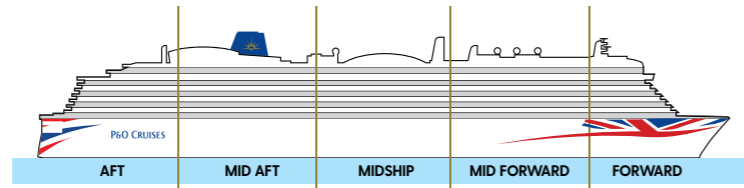

Deck plans

Iona

184,000 tonnes. Entered service in 2021
 Normal operating capacity: 5,200 guests and 1,800 crew

If you'd like to view these deck plans in a little more detail, you can view PDF versions online at pocruises.com

For more information on selecting the right cabin for you see pages 20-21. To find out more about Iona's cabins, visit pocruises.com/Iona

Suites

Suite: Decks 9, 10, 11, 12, 14 & 15
 Family Sea view Suite: Promenade Deck
 Conservatory Mini-suite: Promenade & Deck 9