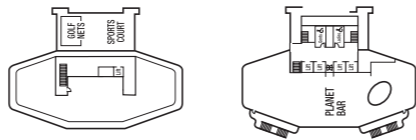

Deck 12 - A Deck

Deck 11 - B Deck

Cabin Notes

- Cabin has one additional bed in the form of a single sofa bed
- Cabin has one additional bed in the form of a pull-down bed
- ** Cabin has two additional beds in the form of a double sofa bed
- Cabin has two additional beds in the form of pull-down beds
- Fixed twin beds
- # Steel fronted balcony
- v Balcony visible from above and/or neighbouring balconies
- ♣ Balcony is partially shaded
- ♿ All adapted cabins have a shower only
- ⊠ Part obstructed view
- **Note:** all pull-down beds in twin cabins are accessible via a ladder. When pull-down beds are in use, lower beds cannot be converted to a double. Balconies in the forward section of the ship can be overlooked by the bridge.
- **BE Suites:** D105 and D106 are large suites consisting of two bedrooms, two bathrooms with bath and shower, a lounge and a large balcony. These suites are suitable for sharing couples or families.
- **B5 Suites:** please note that suites L106 and L107 do not feature a dressing area, and they have a standard bath with a fixed shower attachment. They have a view over the observation deck area and a low metal fronted balcony which may not be suitable for younger children.

Deck 19 - Sky Deck   Deck 18 - Ocean Deck