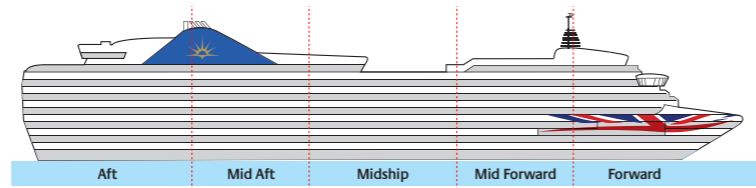

115,055 tonnes
Entered service in 2010
Normal operating capacity: 3,100 guests and 1,250 crew

If you'd like to view these deck plans in a little more detail, you can view PDF versions online at pocruises.com

For more information on selecting the right cabin for you see pages 32-33.